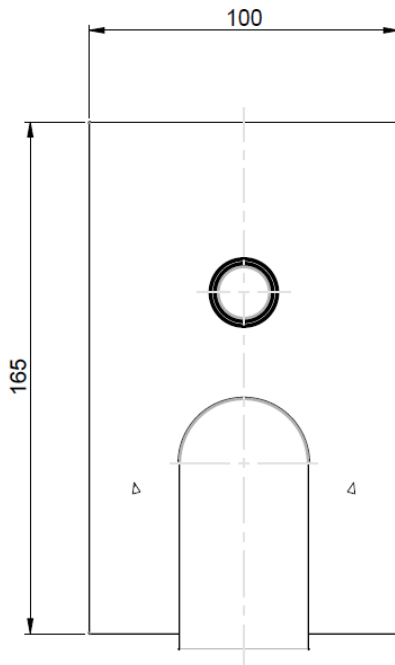

Proudly imported and distributed by
Gro Agencies Pty Ltd
Unit 2 / 37 Howe St, Osborne Park, WA, 6017
P 08 9446 3288 E info@groagencies.com.au W www.groagencies.com.au