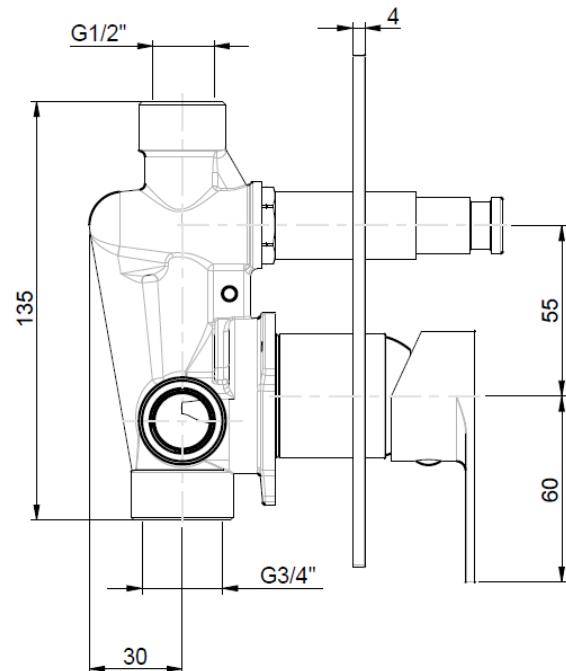

Proudly imported and distributed by
Gro Agencies Pty Ltd
Unit 2 / 37 Howe St, Osborne Park, WA, 6017
P 08 9446 3288 E info@groagencies.com.au W www.groagencies.com.au